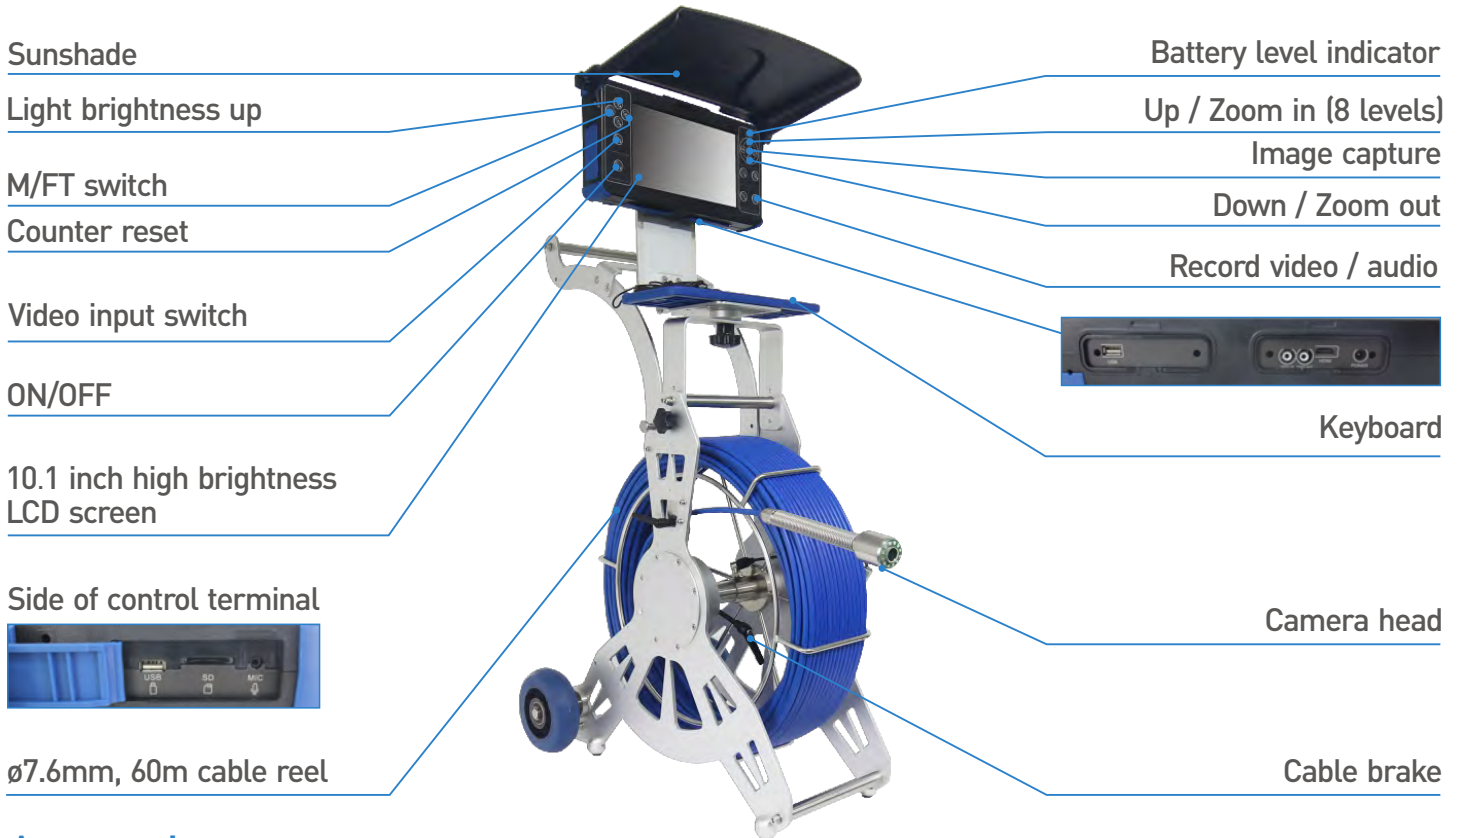

WPS-FH2

- ★ Camera pixels: 1920*1080
- ★ One-touch video/audio recording and image capture
- ★ Support max 256GB SD card or USB stick
- ★ Self-leveling camera head and built-in 512 transmitter
- ★ Cable M/FT counter and Text
- ★ Zoom function (8 levels)
- ★ RCA CVBS/AHD input; HDMI/RCA video output
- ★ Rotating keyboard tray
- ★ Longitudinal and horizontal style

Accessories

 <p>C38FH</p>	<p>Camera size: ø38mm*232mm Camera pixels: 1920*1080 Sensor size: 1/3" CMOS View angle: 105° Leds: 12pcs Waterproof: IP68 Skid: 75mm Replaceable pulley: 100/150/220mm Built-in 512Hz transmitter & Self-leveling</p>	 <p>K-FH1</p>	<p>10.1 inch HD LCD screen: 345*175*54mm Pixels: 1024*600 Storage medium: 64G SD card & USB stick Video format: AVI Photo faomat: JPEG Battery: Li-ion- Battery 6000mAh 12V Running time: 4 hours 8 levels digital zoom RCA CVBS/AHD input; HDMI/RCA video output</p>
 <p>X-FH2</p>	<p>Cable size: 400*600*1200mm Cable length: 60m Cable diameter: ø7.6mm, 6-core coaxial Cable material: fi berglass rod Keyboard size: 300.8*115.8*12.25mm</p>		<p>Input: AC100-240V~50/60Hz Output: DC 13.5V/5A Plug diameter: 2.1mm</p>
<p>Optional</p> <div style="display: flex; justify-content: space-around;"> <div data-bbox="247 1951 438 2058">  <p>C23FH 512Hz transmitter</p> </div> <div data-bbox="518 1951 782 2058">  <p>C25FH 512Hz transmitter & Self-leveling</p> </div> </div>			