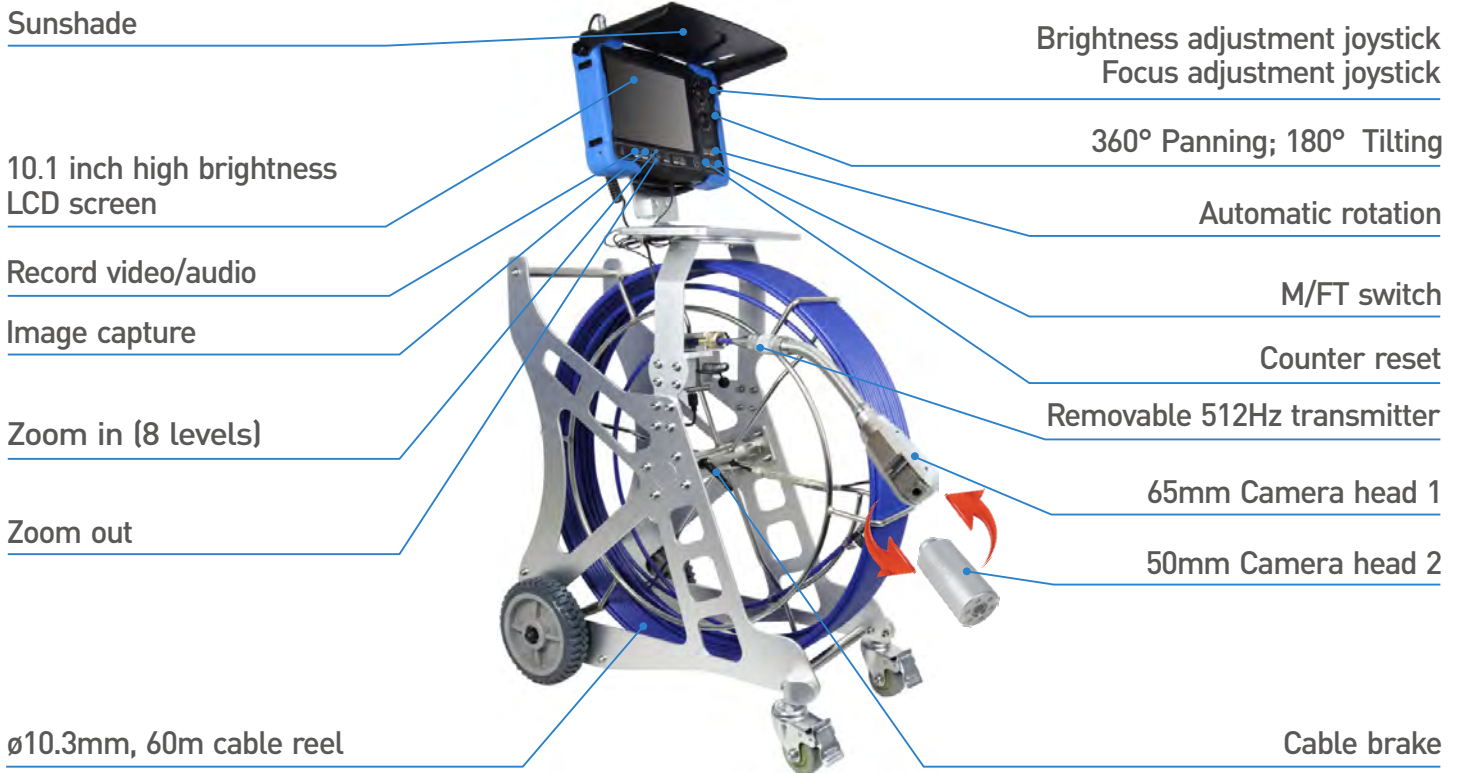

# WPS-FH4

- ★ Resolution: 1920\*1080
- ★ One-touch video/audio recording and image capture
- ★ Support max 256GB SD card or USB stick
- ★ Cable M/FT counter and Text
- ★ Zoom function (8 levels)
- ★ Rotation camera head
- ★ 90° rotating keyboard tray
- ★ RCA CVBS/AHD input; HDMI/RCA video output
- ★ 4-hour battery life

## Accessories

<p><b>C65FH</b></p>  	<p>Camera size: ø65mm*157mm Video resolution: 1920*1080 Sensor size: 1/3" CMOS Leds: 4pcs View angle: 105° Rotation: Pan 360°; Tilt 180° Waterproof: IP68 Skid: 8 0mm</p>	<p><b>K-FH4</b></p> 	<p>10.1 inch HD LCD screen: 401*240*86.5mm Total pixels: 1280*800 DVR pixels: 1920*1080 Storage medium: 64GB SD card &amp; USB stick Video format: AVI Battery: 6000mAh 12V Running time: 4 hours 8 levels digital zoom ; M/FT switch RCA CVBS/AHD input HDMI/RCA video output</p>	
<p><b>C50FH</b></p>  	<p>Camera size: ø50mm*118mm Video resolution: 1920*1080 Leds: 6pcs View angle: 105° Waterproof: IP68 Skids: 110/150/220mm Suitable pipe diameter: 60-600mm Self leveling</p>	<p><b>X-FH4</b></p> 	<p>Cable size: 875*978*460mm Cable length: 60m Cable diameter: ø10.3mm Edit page: 64 pages Counter Waterproof keyboard</p>	
<p><b>Optional</b></p>  <p>◀ S60-600US Spread range: 300-600mm</p>		 <p>◀ S65-US Spread range: 170-300mm</p>		